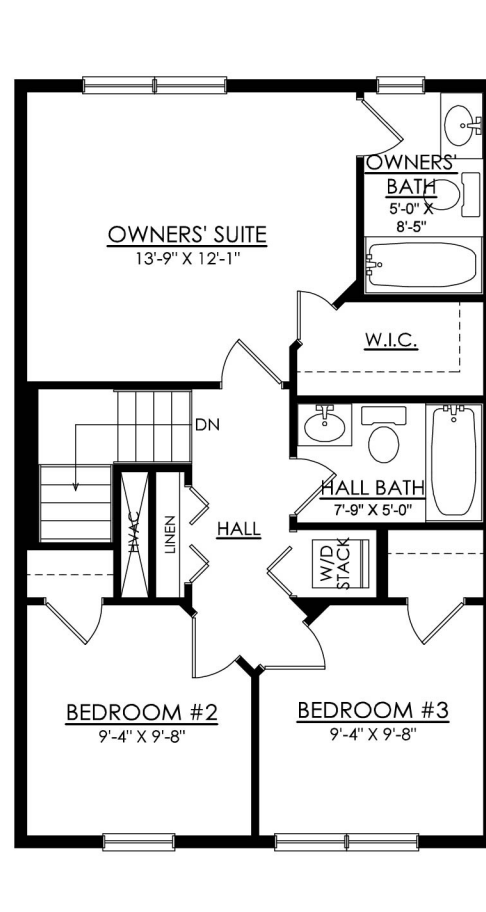

**CITYLIGHTS- DESIGN 2
GROUND FLOOR
TRADITIONAL & COUNTRY
STARTING AT 1424 SF**

CITYLIGHTS- DESIGN 2
1ST FLOOR
TRADITIONAL & COUNTRY
STARTING AT 1424 SF

CITYLIGHTS- DESIGN 2
2ND FLOOR
TRADITIONAL & COUNTRY
STARTING AT 1424 SF