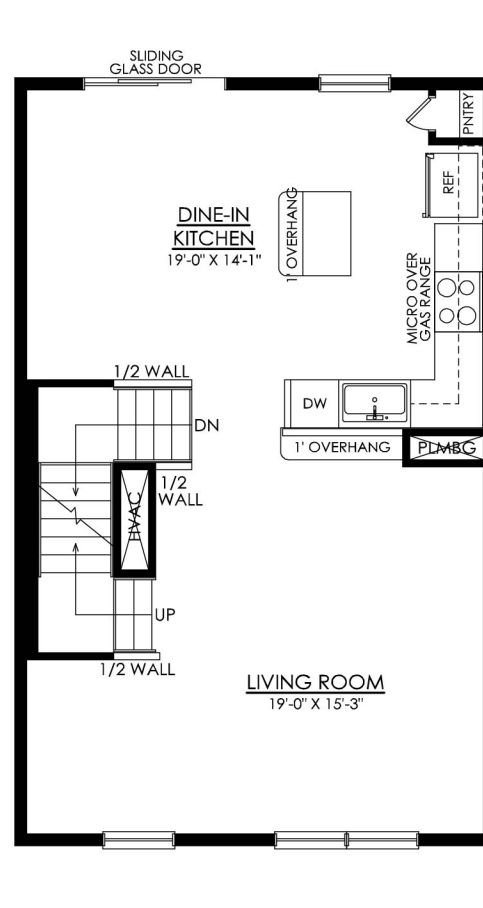

**CITYLIGHTS- DESIGN 2
GROUND FLOOR
TRADITIONAL & COUNTRY
STARTING AT 1424 SF**

CITYLIGHTS- DESIGN 2
1ST FLOOR
TRADITIONAL & COUNTRY
STARTING AT 1424 SF

CITYLIGHTS- DESIGN 2
2ND FLOOR
TRADITIONAL & COUNTRY
STARTING AT 1424 SF