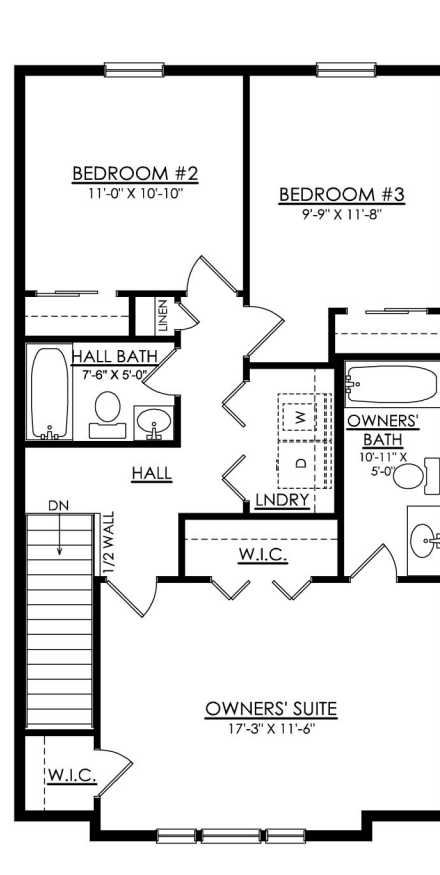

**CITYLIGHTS- DESIGN 1**  
**1ST FLOOR**  
**COTTAGE & CRAFTSMAN**  
**STARTING AT 1495 SF**

CITYLIGHTS- DESIGN 1  
 2ND FLOOR  
 COTTAGE  
 STARTING AT 1510 SF

CITYLIGHTS- DESIGN 1  
 2ND FLOOR  
 CRAFTSMAN  
 STARTING AT 1495 SF